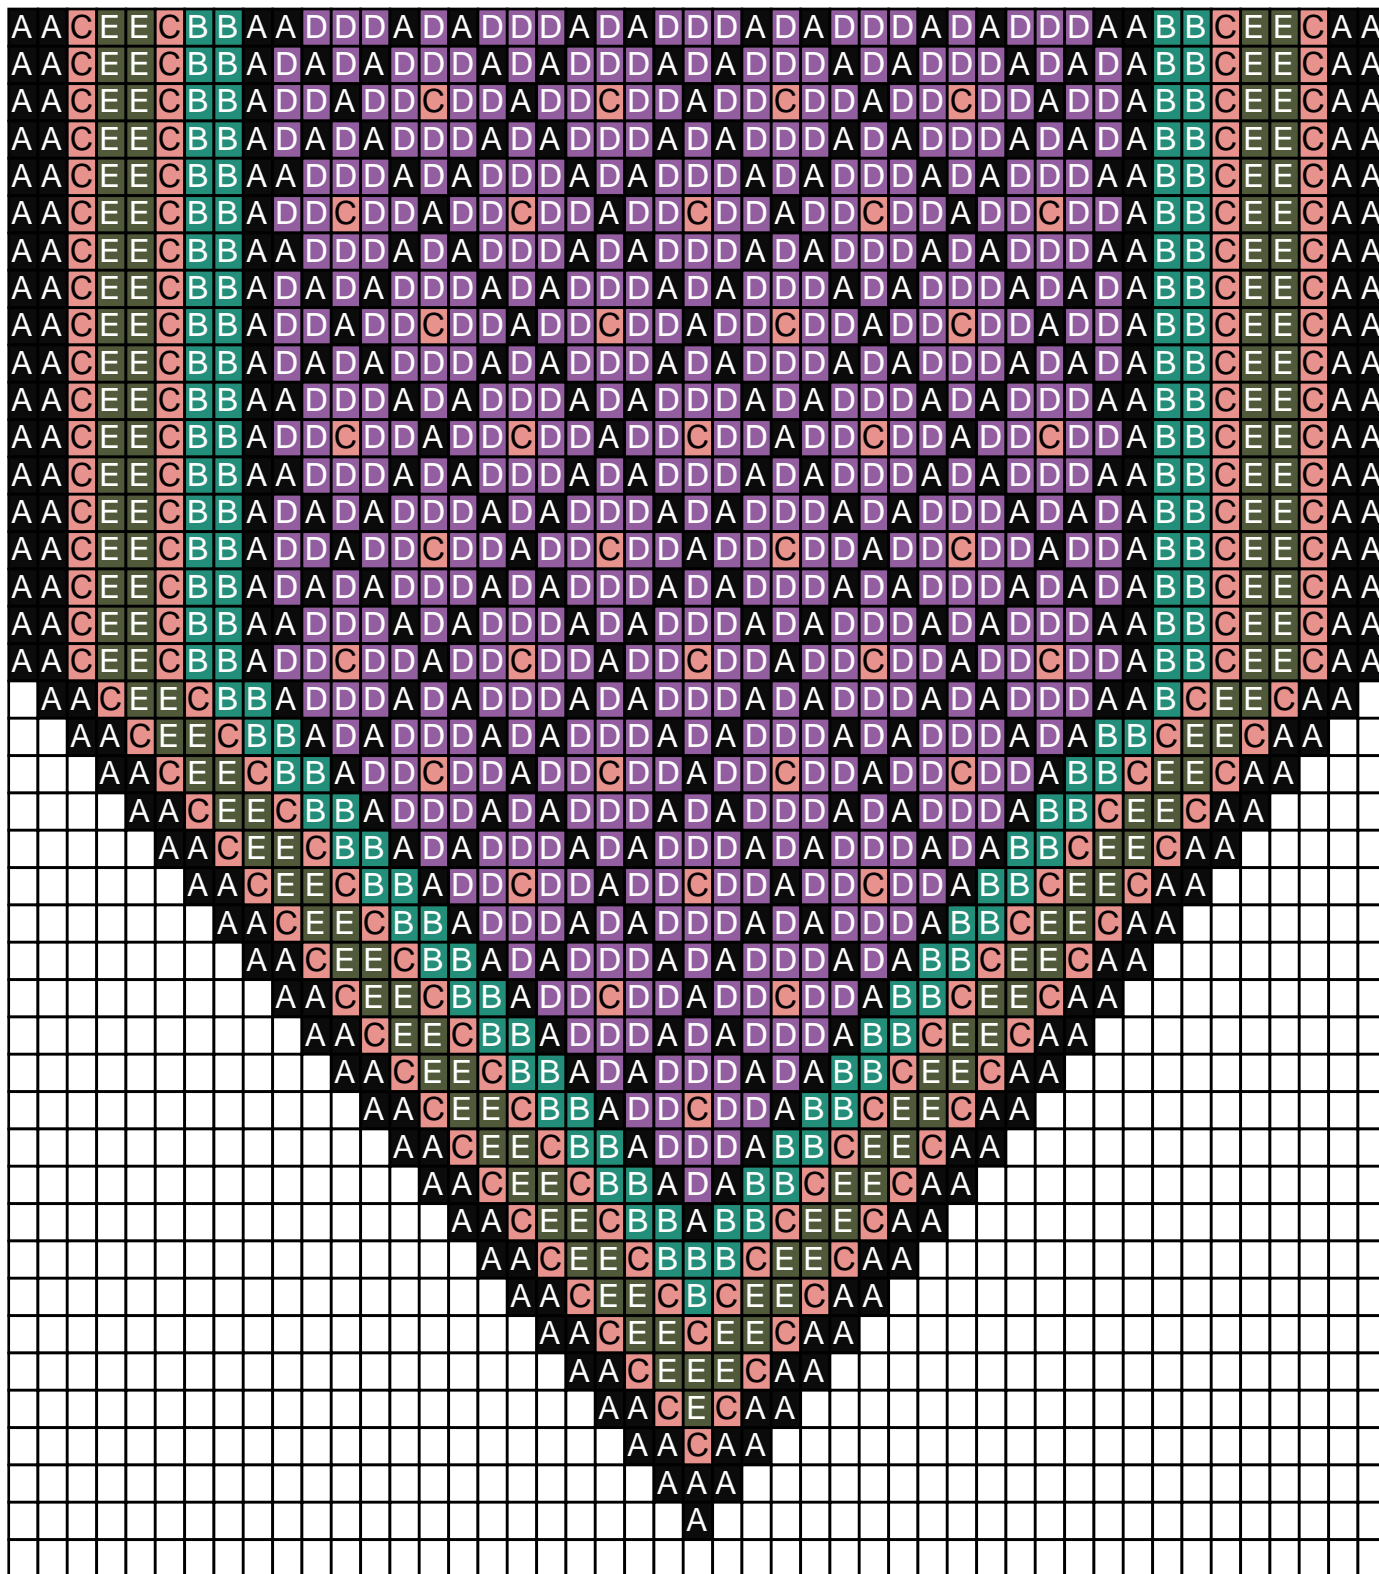

Bead Legend

■ Chart #:A
DB-010
Black
Count:952

■ Chart #:B
DB-027
Metallic Teal AB
Count:335

■ Chart #:C
DB-040
Brite Copper Plated (can turn green)
Count:456

■ Chart #:D
DB-1054
Matte Metallic Violet/Gold AB
Count:928

■ Chart #:E
DB-1585
Opaque Matte Avocado
Count:384

Bead Chart

Word Chart

Row 1 (R) (1)010, (45)Blank, (1)010

Row 2 (R) (2)010, (43)Blank, (2)010

Row 3 (R) (3)010, (41)Blank, (3)010

Row 4 (R) (4)010, (39)Blank, (4)010